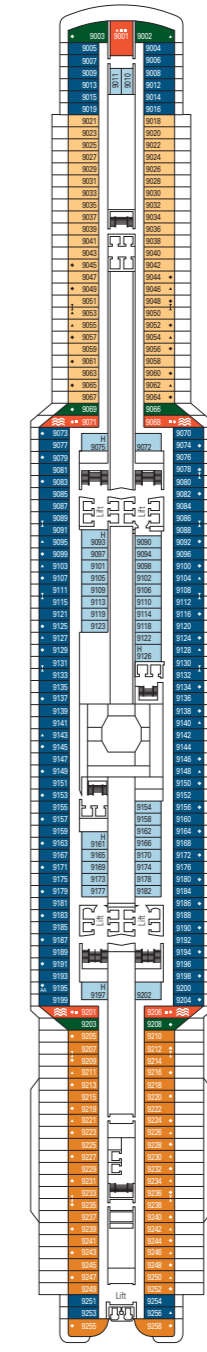

MSC Seaview

Use the deck plans to select your ideal cabin. Choose the deck you wish then use the colours to identify the category of accommodation you desire

2066 CABINS | 5369 GUESTS

Data and descriptions are subject to change and will be verified at the time of booking.

All cabins have one double bed convertible to two single beds. 3rd and 4th bed available in all categories.

*This symbol indicates only some of all the available combinations of family cabins. Please contact your travel agent for all the available options.

LEGEND

- ▲ Sofa bed
- ◆ Double sofa bed
- 3rd bed is a pullman bed
- 3rd and 4th beds are pullman beds
- Bunk bed or sofa that can be converted into bunk bed (3rd and 4th beds)
- ⌋ Connecting Cabins
- H Cabin for guests with disabilities or reduced mobility
- AA Ambulatory Accessible Staterooms
- ⊞ Whirlpool bath

DECK 18
CARIBBEAN

DECK 16
RED SEA

DECK 15
AEGEAN

DECK 14
YELLOW SEA

DECK 13
IONIAN

DECK 12
BALEARIC

DECK 11
BLACK SEA

DECK 10
ADRIATIC