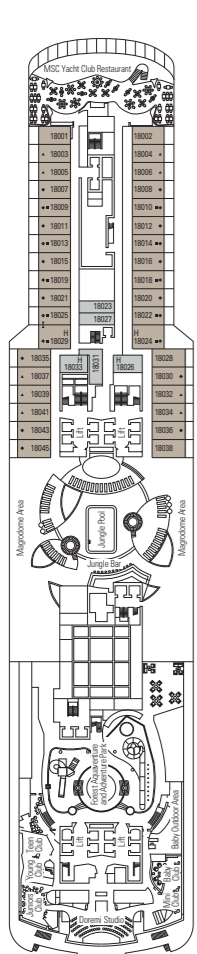

MSC Seaview

Use the deck plans to select your ideal cabin. Choose the deck you wish then use the colours to identify the category of accommodation you desire

2066 CABINS | 5369 GUESTS

Data and descriptions are subject to change and will be verified at the time of booking.

CABIN CATEGORIES AND EXPERIENCES

- BELLA › Interior
 - BELLA › Ocean View
 - BELLA › Balcony
- FANTASTICA › Interior
 - FANTASTICA › Ocean View
 - FANTASTICA › Balcony
 - FANTASTICA › Family Cabin*
 - FANTASTICA › Suite
- AUREA › Interior
 - AUREA › Balcony
 - AUREA › Suite
 - AUREA › Grand Suite
 - AUREA › Suite with whirlpool bath
 - AUREA › Two Bedroom Grand Suite
- MSC YACHT CLUB › Interior Suite
 - MSC YACHT CLUB › Deluxe Suite
 - MSC YACHT CLUB › Royal Suite

All cabins have one double bed convertible to two single beds. 3rd and 4th bed available in all categories.

*This symbol indicates only some of all the available combinations of family cabins. Please contact your travel agent for all the available options.

LEGEND

- ▲ Sofa bed
- ◆ Double sofa bed
- 3rd bed is a pullman bed
- 3rd and 4th beds are pullman beds
- Bunk bed or sofa that can be converted into bunk bed (3rd and 4th beds)
- ⌋ Connecting Cabins
- H Cabin for guests with disabilities or reduced mobility
- AA Ambulatory Accessible Staterooms
- ⊞ Whirlpool bath