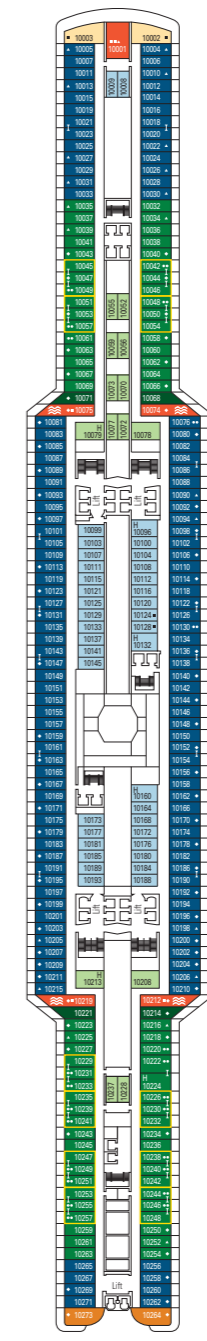

MSC Seaview

Use the deck plans to select your ideal cabin. Choose the deck you wish then use the colours to identify the category of accommodation you desire

2066 CABINS | 5369 GUESTS

Data and descriptions are subject to change and will be verified at the time of booking.

All cabins have one double bed convertible to two single beds. 3rd and 4th bed available in all categories.

*This symbol indicates only some of all the available combinations of family cabins. Please contact your travel agent for all the available options.

LEGEND

- ▲ Sofa bed
- ◆ Double sofa bed
- 3rd bed is a pullman bed
- 3rd and 4th beds are pullman beds
- Bunk bed or sofa that can be converted into bunk bed (3rd and 4th beds)
- ⌋ Connecting Cabins
- H Cabin for guests with disabilities or reduced mobility
- AA Ambulatory Accessible Staterooms
- ⊞ Whirlpool bath

DECK 18
CARIBBEAN

DECK 16
RED SEA

DECK 15
AEGEAN

DECK 14
YELLOW SEA

DECK 13
IONIAN

DECK 12
BALEARIC

DECK 11
BLACK SEA

DECK 10
ADRIATIC