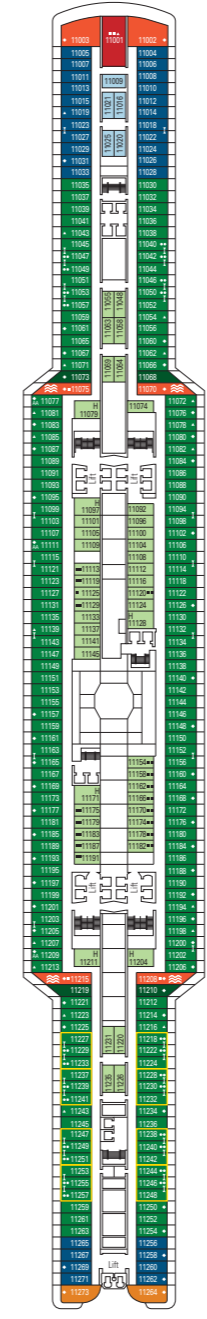

MSC Seaview

Use the deck plans to select your ideal cabin. Choose the deck you wish then use the colours to identify the category of accommodation you desire

2066 CABINS | 5369 GUESTS

Data and descriptions are subject to change and will be verified at the time of booking.

All cabins have one double bed convertible to two single beds. 3rd and 4th bed available in all categories.

*This symbol indicates only some of all the available combinations of family cabins. Please contact your travel agent for all the available options.

LEGEND

- ▲ Sofa bed
- ◆ Double sofa bed
- 3rd bed is a pullman bed
- 3rd and 4th beds are pullman beds
- Bunk bed or sofa that can be converted into bunk bed (3rd and 4th beds)
- ⌋ Connecting Cabins
- H Cabin for guests with disabilities or reduced mobility
- AA Ambulatory Accessible Staterooms
- ⊞ Whirlpool bath

DECK 18
CARIBBEAN

DECK 16
RED SEA

DECK 15
AEGEAN

DECK 14
YELLOW SEA

DECK 13
IONIAN

DECK 12
BALEARIC

DECK 11
BLACK SEA

DECK 10
ADRIATIC