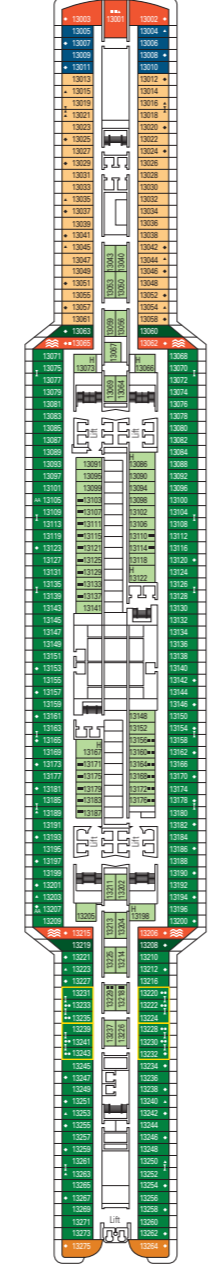

MSC Seaview

Use the deck plans to select your ideal cabin. Choose the deck you wish then use the colours to identify the category of accommodation you desire

2066 CABINS | 5369 GUESTS

Data and descriptions are subject to change and will be verified at the time of booking.

All cabins have one double bed convertible to two single beds. 3rd and 4th bed available in all categories.

*This symbol indicates only some of all the available combinations of family cabins. Please contact your travel agent for all the available options.

LEGEND

- ▲ Sofa bed
- ◆ Double sofa bed
- 3rd bed is a pullman bed
- 3rd and 4th beds are pullman beds
- Bunk bed or sofa that can be converted into bunk bed (3rd and 4th beds)
- ⌋ Connecting Cabins
- H Cabin for guests with disabilities or reduced mobility
- AA Ambulatory Accessible Staterooms
- ⊞ Whirlpool bath

DECK 18
CARIBBEAN

DECK 16
RED SEA

DECK 15
AEGEAN

DECK 14
YELLOW SEA

DECK 13
IONIAN

DECK 12
BALEARIC

DECK 11
BLACK SEA

DECK 10
ADRIATIC