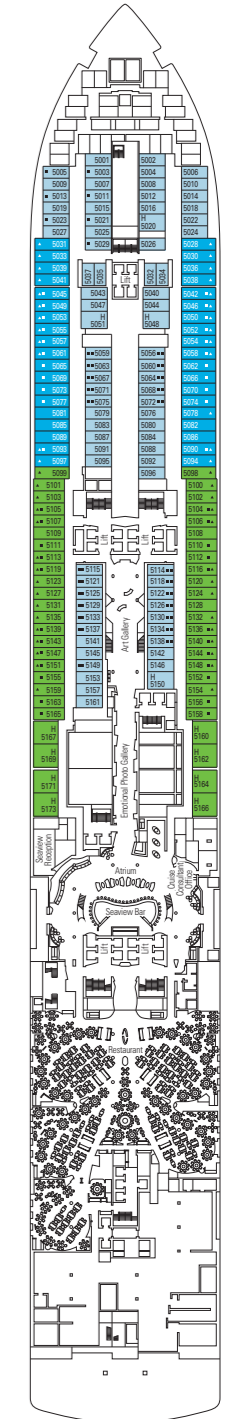

DECK 5
MEDITERRANEAN