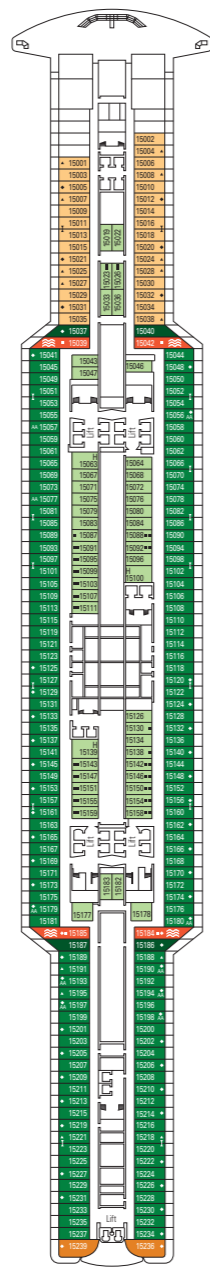

DECK 15
AEGEAN