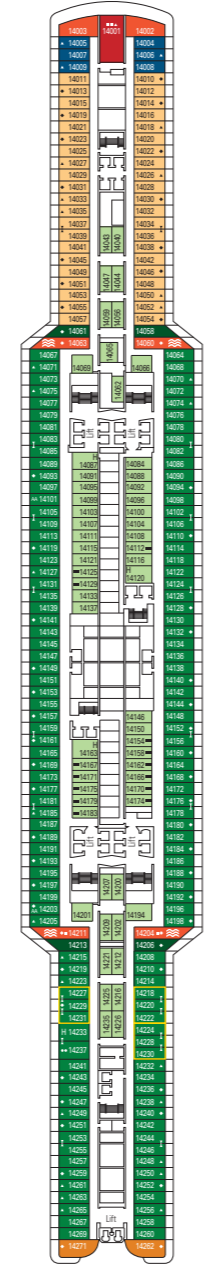

DECK 14
YELLOW SEA