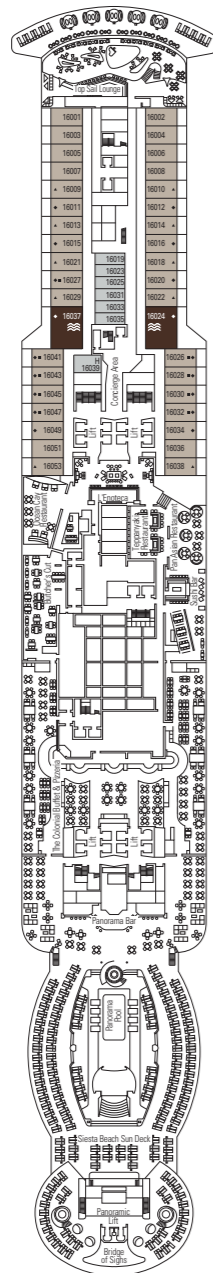

DECK 16
RED SEA