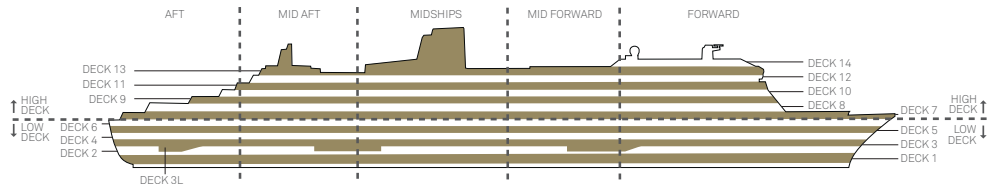

Forward High Deck 8

Oceanview

Forward/Aft Low Decks 5,6

Atrium View Inside

Midships Low Decks 5,6

Standard Inside

Midships High Deck 10

Midships High Deck 10

Low Decks 5,6

Midships High Decks 11,12

Low Decks 5,6

Forward/Aft High Decks 9,10

Low Decks 5,6

Forward High Decks 11,13

Low Decks 5,6

- Q1
- Q2
- Q3
- Q4
- Q5
- Q6
- Q7
- P1
- P2
- A1
- A2
- BB
- BC
- BF
- BU
- BV
- BY
- BZ
- DB
- DC
- DF
- EF
- HB
- IA
- IB
- IC
- IE
- IF

Key to symbols

- L Lift
- Connecting staterooms
- + 3rd berth is a single sofa bed
- 3rd & 4th berth is a double sofa bed
- 3rd & 4th berths are two upper beds
- * Staterooms have views obstructed by lifeboats
- ▲ Wheelchair accessible (stateroom sizes vary)
- ◆ Single level Q2 Suite
- ♦ Royal Suites do not have a balcony