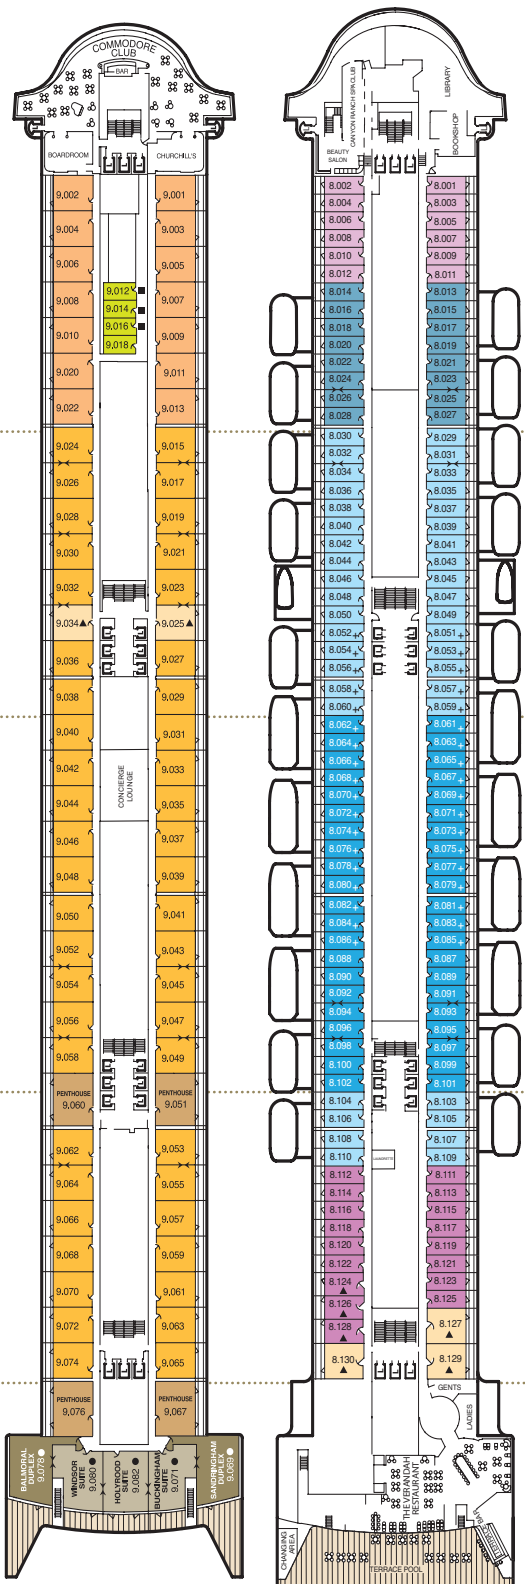

Forward High Deck 8

Oceanview

Forward/Aft Low Decks 5,6

Atrium View Inside

Midships Low Decks 5,6

Standard Inside

Midships High Deck 10

Midships High Deck 10

Low Decks 5,6

Midships High Decks 11,12

Low Decks 5,6

Forward/Aft High Decks 9,10

Low Decks 5,6

Forward High Decks 11,13

Low Decks 5,6

- Q1
- Q2
- Q3
- Q4
- Q5
- Q6
- Q7
- P1
- P2
- A1
- A2
- BB
- BC
- BF
- BU
- BV
- BY
- BZ
- DB
- DC
- DF
- EF
- HB
- IA
- IB
- IC
- IE
- IF

Key to symbols

- L Lift
- Connecting staterooms
- + 3rd berth is a single sofa bed
- 3rd & 4th berth is a double sofa bed
- 3rd & 4th berths are two upper beds
- * Staterooms have views obstructed by lifeboats
- ▲ Wheelchair accessible (stateroom sizes vary)
- ◆ Single level Q2 Suite
- ♦ Royal Suites do not have a balcony

Deck 9 (High)

Deck 8 (High)

Deck 7

Deck 6 (low)

Deck 5 (low)

Forward

Mid Forward

Midships