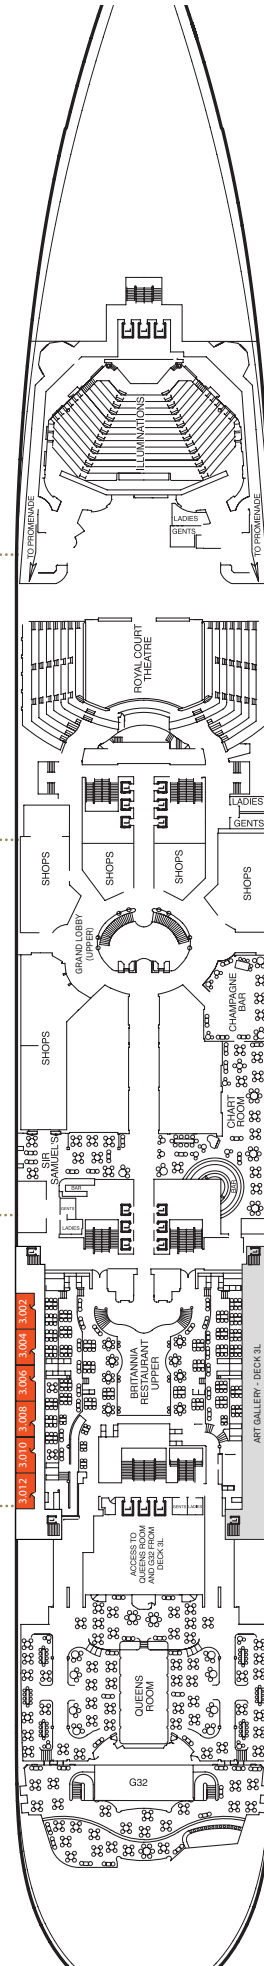

Deck 3 & 3L