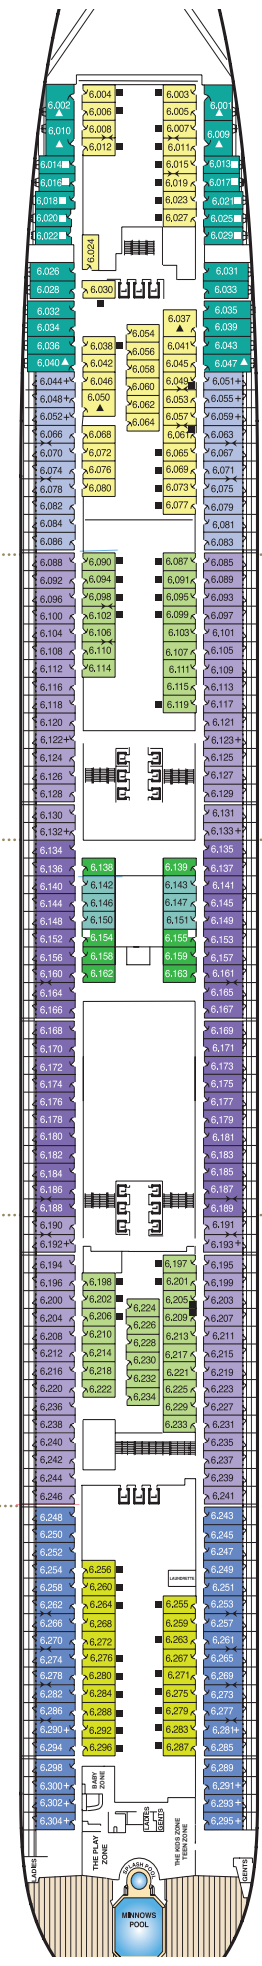

Deck 6 (low)