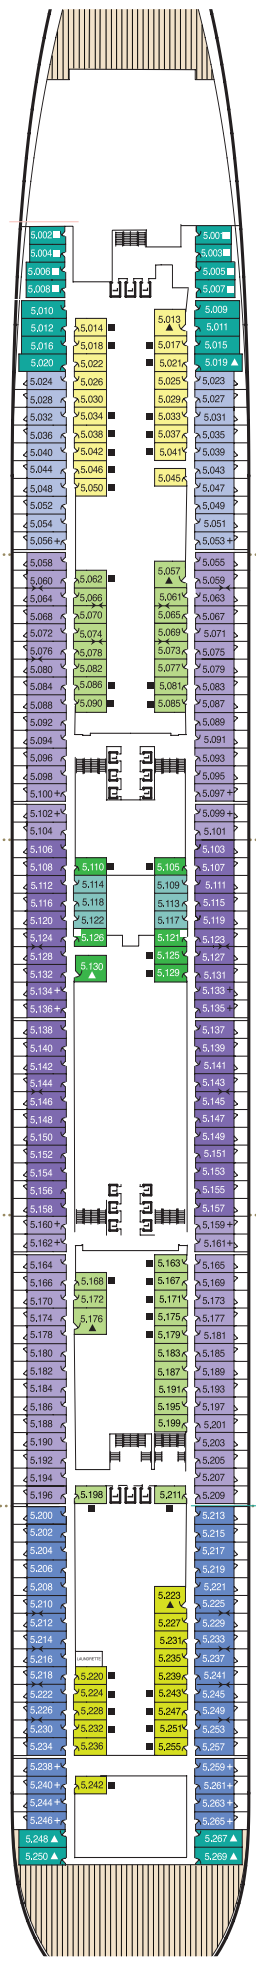

Queen Mary 2 deck plans.

Stateroom Category

Grand Duplexes

Aft High Deck 9

Duplexes & Suites

Forward/Aft High Decks 9,10

Royal Suites +

Forward High Deck 10

Penthouse

Midships/Aft High Decks 9,10

Queens Suites

Midships/Aft High Decks 9,10,11

Forward High Decks 9,10

Midships High Decks 8,9

Princess Suites

Midships High Deck 10

Forward High Deck 10

Club Balcony

Midships High Deck 12

Forward High Decks 12,13

Balcony

Midships High Deck 11

Midships High Decks 8,11

Forward High Decks 8,11,12

Deck 9 (High)

Deck 8 (High)

Deck 7

Deck 6 (low)

Deck 5 (low)

Forward

Mid Forward

Midships