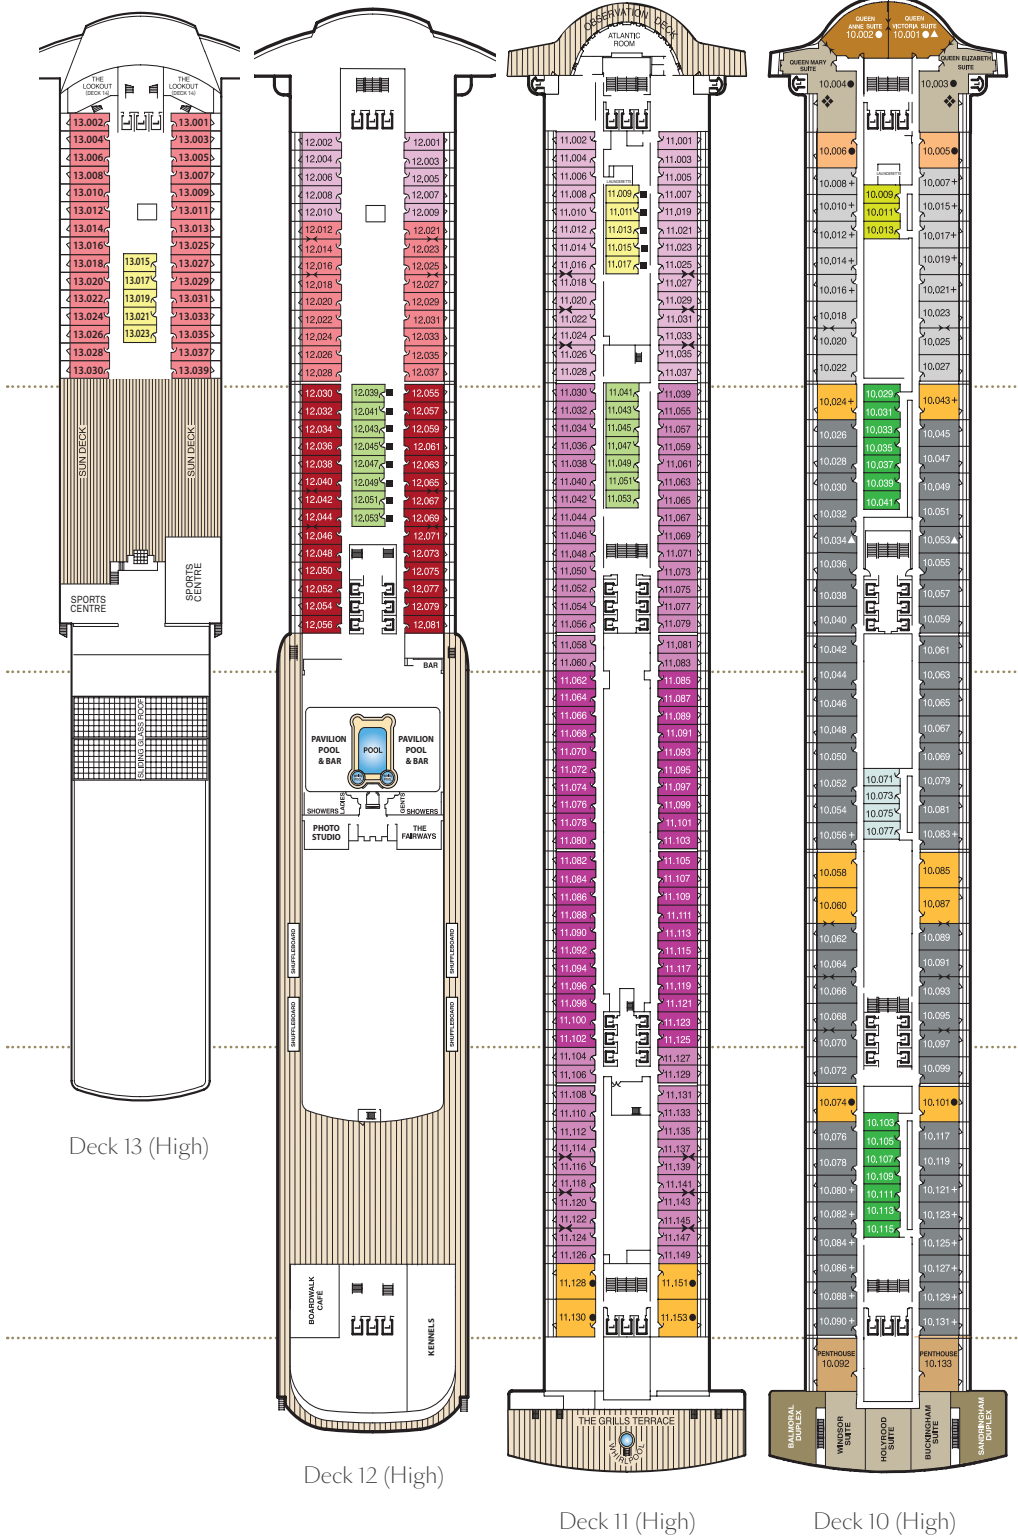

Low Decks 5,6

Midships High Decks 11,12

Low Decks 5,6

Forward/Aft High Decks 9,10

Low Decks 5,6

Forward High Decks 11,13

Low Decks 5,6

- Q1
- Q2
- Q3
- Q4
- Q5
- Q6
- Q7
- P1
- P2
- A1
- A2
- BB
- BC
- BF
- BU
- BV
- BY
- BZ
- DB
- DC
- DF
- EF
- HB
- IA
- IB
- IC
- IE
- IF

Key to symbols

- L Lift
- Connecting staterooms
- + 3rd berth is a single sofa bed
- 3rd & 4th berth is a double sofa bed
- 3rd & 4th berths are two upper beds
- * Staterooms have views obstructed by lifeboats
- ▲ Wheelchair accessible (stateroom sizes vary)
- ◆ Single level Q2 Suite
- ♦ Royal Suites do not have a balcony